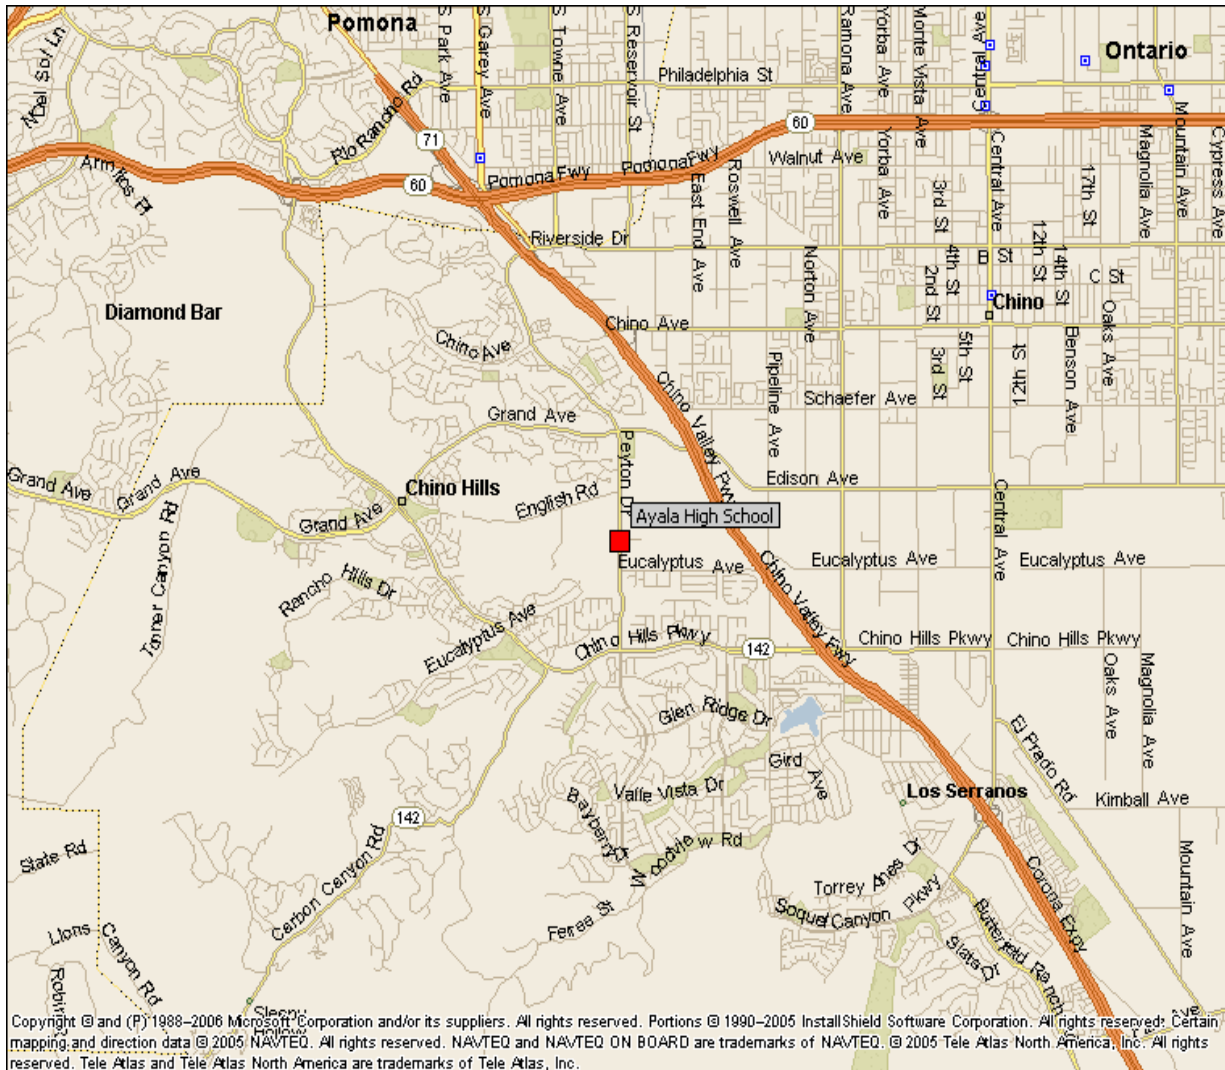

MAP TO AYALA HIGH

AYALA HIGH SCHOOL - 14255 PEYTON DR. CHINO HILLS CA. 91709

Spectator Entrance to Ayala

Take 71 Freeway to Chino Hills Parkway-Go west. Turn right on Pipeline Ave. Turn left at Eucalyptus. Follow street pay close attention and follow the posted signs and parking attendants.

Bus or Vehicle Entrance

Take 71 Freeway to Chino Hills Parkway-Go west. Turn right on Pipeline Ave. Turn left at Eucalyptus. Follow street to Peyton Ave. Turn right. Stay in right lane...See parking attendant for directions for buses and trucks.

CONSTRUCTION ALERT

Our city is currently going through extensive construction on Peyton Ave. Please be advised that traffic headed South on Peyton may experience delays and will not be able to make left turns into Ayala. Please follow the map provided and pay attention to the parking signs as You will be directed to a parking lot to use for the day..